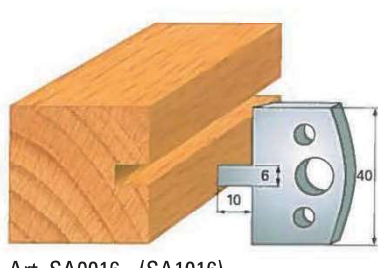

**STANDARD PROFILE KNIVES IN "SP" STEEL - height 40x4 mm  
(RELATING LIMITERS)**

**Example:  
Knife SA0..  
Limiter (SA1..)**

**STANDARD PROFILE KNIVES IN "SP" STEEL - height 40x4 mm  
(RELATING LIMITERS)**

**Example:  
Knife SA0..  
Limiter (SA1..)**

Art. SA0018 - (SA1018)

Art. SA0019 - (SA1019)

Art. SA0020 - (SA1020)

Art. SA0021 - (SA1021)

Art. SA0022 - (SA1022)

Art. SA0023 - (SA1023)

Art. SA0024 - (SA1024)