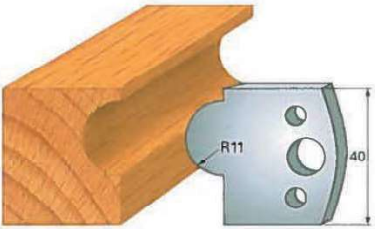

Art. SA0090 - (SA1090)

Art. SA0093 - (SA1093)