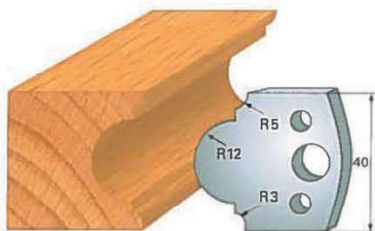

**STANDARD PROFILE KNIVES IN "SP" STEEL - height 40x4 mm  
(RELATING LIMITERS)**

**Example:  
Knife SA0..  
Limiter (SA1..)**

**STANDARD PROFILE KNIVES IN "SP" STEEL - height 40x4 mm  
(RELATING LIMITERS)**

**Example:  
Knife SA0..  
Limiter (SA1..)**

Art. SA0018 - (SA1018)

Art. SA0019 - (SA1019)

Art. SA0020 - (SA1020)

Art. SA0021 - (SA1021)

Art. SA0022 - (SA1022)

Art. SA0023 - (SA1023)

Art. SA0024 - (SA1024)