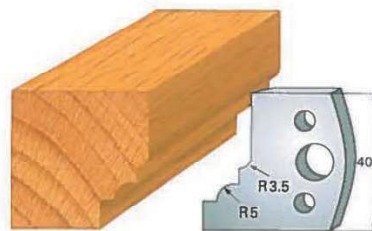

**STANDARD PROFILE KNIVES IN "SP" STEEL - height 40x4 mm  
(RELATING LIMITERS)**

**Example:  
Knife SA0..  
Limiter (SA1..)**

**STANDARD PROFILE KNIVES IN "SP" STEEL - height 40x4 mm  
(RELATING LIMITERS)**

**Example:  
Knife SA0..  
Limiter (SA1..)**

Art. SA0018 - (SA1018)

Art. SA0019 - (SA1019)

Art. SA0020 - (SA1020)

Art. SA0021 - (SA1021)

Art. SA0022 - (SA1022)

Art. SA0023 - (SA1023)

Art. SA0024 - (SA1024)