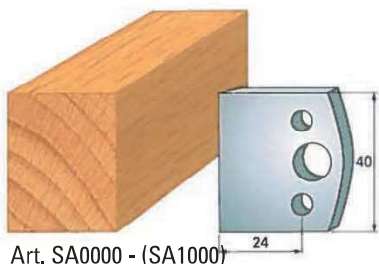

**STANDARD PROFILE KNIVES IN "SP" STEEL - height 40x4 mm  
(RELATING LIMITERS)**

**Example:  
Knife SA0..  
Limiter (SA1..)**

**STANDARD PROFILE KNIVES IN "SP" STEEL - height 40x4 mm  
(RELATING LIMITERS)**

**Example:  
Knife SA0..  
Limiter (SA1..)**

Art. SA0018 - (SA1018)

Art. SA0019 - (SA1019)

Art. SA0020 - (SA1020)

Art. SA0021 - (SA1021)

Art. SA0022 - (SA1022)

Art. SA0023 - (SA1023)

Art. SA0024 - (SA1024)