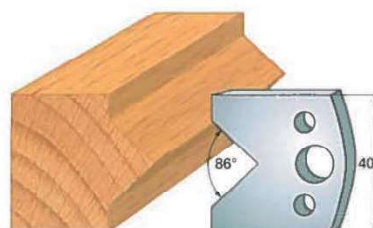

**STANDARD PROFILE KNIVES IN "SP" STEEL - height 40x4 mm  
(RELATING LIMITERS)**

**Example:  
Knife SA0..  
Limiter (SA1..)**

**STANDARD PROFILE KNIVES IN "SP" STEEL - height 40x4 mm  
(RELATING LIMITERS)**

Art. SA0025 - (SA1025)

SA0026 - (SA1026)

Art. SA0027 - (SA1027)

Art. SA0028 - (SA1028)

Art. SA0029 - (SA1029)

Art. SA0030 - (SA1030)

Art. SA0031 - (SA1031)

Art. SA0032 - (SA1032)

Art. SA0033 - (SA1033)

Art. SA0034 - (SA1034)

Art. SA0035 - (SA1035)

**STANDARD PROFILE KNIVES IN "SP" STEEL - height 40x4 mm  
(RELATING LIMITERS)**

**Example:  
Knife SA0..  
Limiter (SA1..)**

Art. SA0036 - (SA1036)