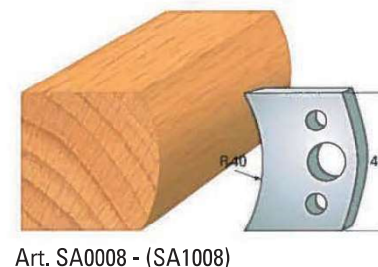

**STANDARD PROFILE KNIVES IN "SP" STEEL - height 40x4 mm  
(RELATING LIMITERS)**

**Example:  
Knife SA0..  
Limiter (SA1..)**

**STANDARD PROFILE KNIVES IN "SP" STEEL - height 40x4 mm  
(RELATING LIMITERS)**

**Example:  
Knife SA0..  
Limiter (SA1..)**

Art. SA0018 - (SA1018)

Art. SA0019 - (SA1019)

Art. SA0020 - (SA1020)

Art. SA0021 - (SA1021)

Art. SA0022 - (SA1022)

Art. SA0023 - (SA1023)

Art. SA0024 - (SA1024)