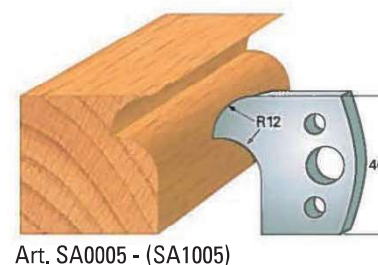

**STANDARD PROFILE KNIVES IN "SP" STEEL - height 40x4 mm  
(RELATING LIMITERS)**

**Example:  
Knife SA0..  
Limiter (SA1..)**

**STANDARD PROFILE KNIVES IN "SP" STEEL - height 40x4 mm  
(RELATING LIMITERS)**

**Example:  
Knife SA0..  
Limiter (SA1..)**

Art. SA0018 - (SA1018)

Art. SA0019 - (SA1019)

Art. SA0020 - (SA1020)

Art. SA0021 - (SA1021)

Art. SA0022 - (SA1022)

Art. SA0023 - (SA1023)

Art. SA0024 - (SA1024)