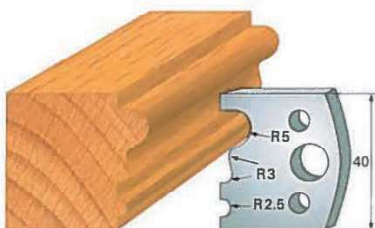

**STANDARD PROFILE KNIVES IN "SP" STEEL - height 40x4 mm  
(RELATING LIMITERS)**

**Example:  
Knife SA0..  
Limiter (SA1..)**

**STANDARD PROFILE KNIVES IN "SP" STEEL - height 40x4 mm  
(RELATING LIMITERS)**

**Example:  
Knife SA0..  
Limiter (SA1..)**

Art. SA0018 - (SA1018)

Art. SA0019 - (SA1019)

Art. SA0020 - (SA1020)

Art. SA0021 - (SA1021)

Art. SA0022 - (SA1022)

Art. SA0023 - (SA1023)

Art. SA0024 - (SA1024)

Art. SA0025 - (SA1025)

SA0026 - (SA1026)

Art. SA0027 - (SA1027)

Art. SA0028 - (SA1028)

Art. SA0029 - (SA1029)

Art. SA0030 - (SA1030)

Art. SA0031 - (SA1031)

Art. SA0032 - (SA1032)

Art. SA0033 - (SA1033)

Art. SA0034 - (SA1034)

Art. SA0035 - (SA1035)

**STANDARD PROFILE KNIVES IN "SP" STEEL - height 40x4 mm  
(RELATING LIMITERS)**

**Example:  
Knife SA0..  
Limiter (SA1..)**

Art. SA0036 - (SA1036)