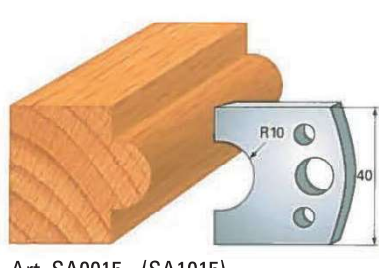

**STANDARD PROFILE KNIVES IN "SP" STEEL - height 40x4 mm  
(RELATING LIMITERS)**

**Example:  
Knife SA0..  
Limiter (SA1..)**

**STANDARD PROFILE KNIVES IN "SP" STEEL - height 40x4 mm  
(RELATING LIMITERS)**

**Example:  
Knife SA0..  
Limiter (SA1..)**

Art. SA0018 - (SA1018)

Art. SA0019 - (SA1019)

Art. SA0020 - (SA1020)

Art. SA0021 - (SA1021)

Art. SA0022 - (SA1022)

Art. SA0023 - (SA1023)

Art. SA0024 - (SA1024)