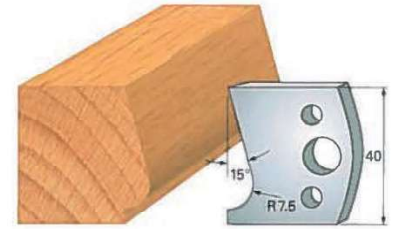

Art. SA0035 - (SA1035)

Art. SA0038 - (SA1038)