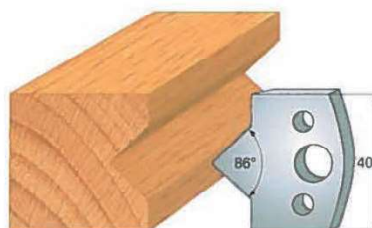

**STANDARD PROFILE KNIVES IN "SP" STEEL - height 40x4 mm  
(RELATING LIMITERS)**

**Example:  
Knife SA0..  
Limiter (SA1..)**

**STANDARD PROFILE KNIVES IN "SP" STEEL - height 40x4 mm  
(RELATING LIMITERS)**

Art. SA0025 - (SA1025)

SA0026 - (SA1026)

Art. SA0027 - (SA1027)

Art. SA0028 - (SA1028)

Art. SA0029 - (SA1029)

Art. SA0030 - (SA1030)

Art. SA0031 - (SA1031)

Art. SA0032 - (SA1032)

Art. SA0033 - (SA1033)

Art. SA0034 - (SA1034)

Art. SA0035 - (SA1035)

**STANDARD PROFILE KNIVES IN "SP" STEEL - height 40x4 mm  
(RELATING LIMITERS)**

**Example:  
Knife SA0..  
Limiter (SA1..)**

Art. SA0036 - (SA1036)