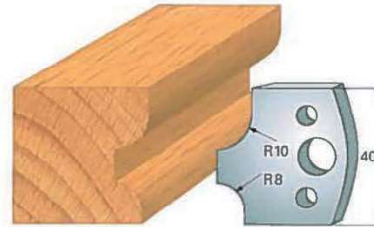

Art. SA0037 - (SA1037)

Art. SA0040 - (SA1040)