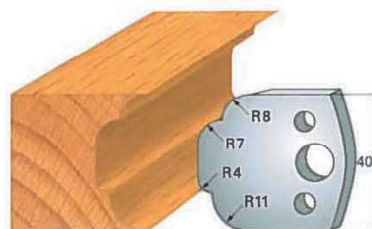

**STANDARD PROFILE KNIVES IN "SP" STEEL - height 40x4 mm  
(RELATING LIMITERS)**

**Example:  
Knife SA0..  
Limiter (SA1..)**

**STANDARD PROFILE KNIVES IN "SP" STEEL - height 40x4 mm  
(RELATING LIMITERS)**

**Example:  
Knife SA0..  
Limiter (SA1..)**

Art. SA0018 - (SA1018)

Art. SA0019 - (SA1019)

Art. SA0020 - (SA1020)

Art. SA0021 - (SA1021)

Art. SA0022 - (SA1022)

Art. SA0023 - (SA1023)

Art. SA0024 - (SA1024)