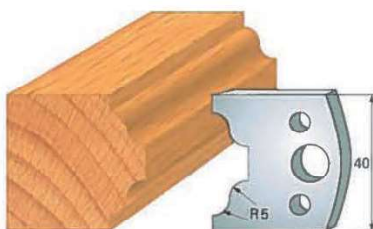

**STANDARD PROFILE KNIVES IN "SP" STEEL - height 40x4 mm  
(RELATING LIMITERS)**

**Example:  
Knife SA0..  
Limiter (SA1..)**

**STANDARD PROFILE KNIVES IN "SP" STEEL - height 40x4 mm  
(RELATING LIMITERS)**

**Example:  
Knife SA0..  
Limiter (SA1..)**

Art. SA0018 - (SA1018)

Art. SA0019 - (SA1019)

Art. SA0020 - (SA1020)

Art. SA0021 - (SA1021)

Art. SA0022 - (SA1022)

Art. SA0023 - (SA1023)

Art. SA0024 - (SA1024)