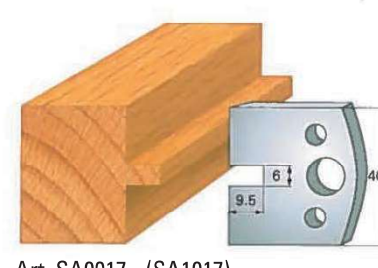

**STANDARD PROFILE KNIVES IN "SP" STEEL - height 40x4 mm  
(RELATING LIMITERS)**

**Example:  
Knife SA0..  
Limiter (SA1..)**

**STANDARD PROFILE KNIVES IN "SP" STEEL - height 40x4 mm  
(RELATING LIMITERS)**

**Example:  
Knife SA0..  
Limiter (SA1..)**

Art. SA0018 - (SA1018)

Art. SA0019 - (SA1019)

Art. SA0020 - (SA1020)

Art. SA0021 - (SA1021)

Art. SA0022 - (SA1022)

Art. SA0023 - (SA1023)

Art. SA0024 - (SA1024)