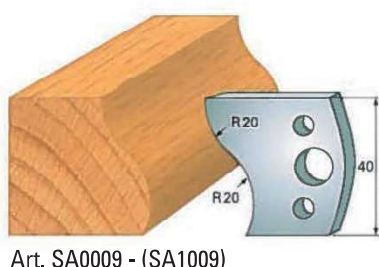

**STANDARD PROFILE KNIVES IN "SP" STEEL - height 40x4 mm  
(RELATING LIMITERS)**

**Example:  
Knife SA0..  
Limiter (SA1..)**

**STANDARD PROFILE KNIVES IN "SP" STEEL - height 40x4 mm  
(RELATING LIMITERS)**

**Example:  
Knife SA0..  
Limiter (SA1..)**

Art. SA0018 - (SA1018)

Art. SA0019 - (SA1019)

Art. SA0020 - (SA1020)

Art. SA0021 - (SA1021)

Art. SA0022 - (SA1022)

Art. SA0023 - (SA1023)

Art. SA0024 - (SA1024)