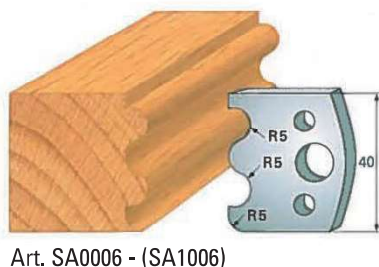

**STANDARD PROFILE KNIVES IN "SP" STEEL - height 40x4 mm  
(RELATING LIMITERS)**

**Example:  
Knife SA0..  
Limiter (SA1..)**

**STANDARD PROFILE KNIVES IN "SP" STEEL - height 40x4 mm  
(RELATING LIMITERS)**

**Example:  
Knife SA0..  
Limiter (SA1..)**

Art. SA0018 - (SA1018)

Art. SA0019 - (SA1019)

Art. SA0020 - (SA1020)

Art. SA0021 - (SA1021)

Art. SA0022 - (SA1022)

Art. SA0023 - (SA1023)

Art. SA0024 - (SA1024)