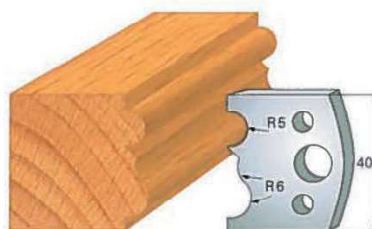

**STANDARD PROFILE KNIVES IN "SP" STEEL - height 40x4 mm  
(RELATING LIMITERS)**

**Example:  
Knife SA0..  
Limiter (SA1..)**

**STANDARD PROFILE KNIVES IN "SP" STEEL - height 40x4 mm  
(RELATING LIMITERS)**

**Example:  
Knife SA0..  
Limiter (SA1..)**

Art. SA0018 - (SA1018)

Art. SA0019 - (SA1019)

Art. SA0020 - (SA1020)

Art. SA0021 - (SA1021)

Art. SA0022 - (SA1022)

Art. SA0023 - (SA1023)

Art. SA0024 - (SA1024)

Art. SA0025 - (SA1025)

SA0026 - (SA1026)

Art. SA0027 - (SA1027)

Art. SA0028 - (SA1028)

Art. SA0029 - (SA1029)

Art. SA0030 - (SA1030)

Art. SA0031 - (SA1031)

Art. SA0032 - (SA1032)

Art. SA0033 - (SA1033)

Art. SA0034 - (SA1034)

Art. SA0035 - (SA1035)

**STANDARD PROFILE KNIVES IN "SP" STEEL - height 40x4 mm  
(RELATING LIMITERS)**

**Example:  
Knife SA0..  
Limiter (SA1..)**

Art. SA0036 - (SA1036)