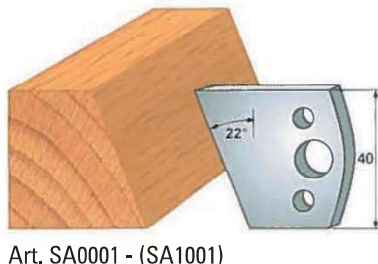

**STANDARD PROFILE KNIVES IN "SP" STEEL - height 40x4 mm  
(RELATING LIMITERS)**

**Example:  
Knife SA0..  
Limiter (SA1..)**

**STANDARD PROFILE KNIVES IN "SP" STEEL - height 40x4 mm  
(RELATING LIMITERS)**

**Example:  
Knife SA0..  
Limiter (SA1..)**

Art. SA0018 - (SA1018)

Art. SA0019 - (SA1019)

Art. SA0020 - (SA1020)

Art. SA0021 - (SA1021)

Art. SA0022 - (SA1022)

Art. SA0023 - (SA1023)

Art. SA0024 - (SA1024)