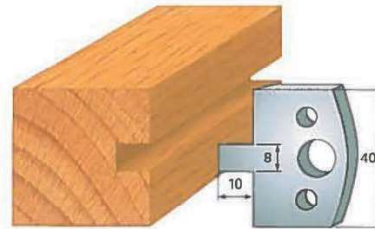

Art. SA0091 - (SA1091)

Art. SA0094 - (SA1094)