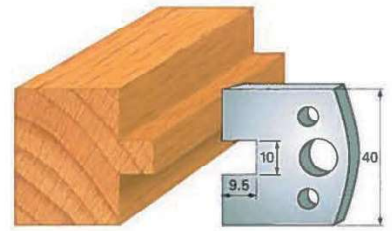

Art. SA0089 - (SA1089)

Art. SA0092 - (SA1092)