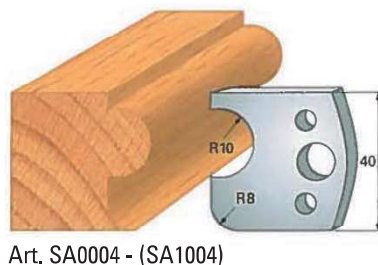

**STANDARD PROFILE KNIVES IN "SP" STEEL - height 40x4 mm  
(RELATING LIMITERS)**

**Example:  
Knife SA0..  
Limiter (SA1..)**

**STANDARD PROFILE KNIVES IN "SP" STEEL - height 40x4 mm  
(RELATING LIMITERS)**

**Example:  
Knife SA0..  
Limiter (SA1..)**

Art. SA0018 - (SA1018)

Art. SA0019 - (SA1019)

Art. SA0020 - (SA1020)

Art. SA0021 - (SA1021)

Art. SA0022 - (SA1022)

Art. SA0023 - (SA1023)

Art. SA0024 - (SA1024)