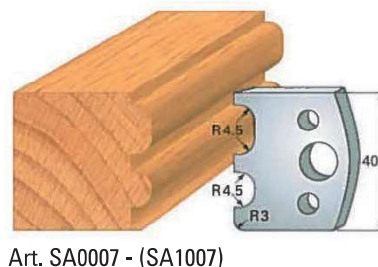

**STANDARD PROFILE KNIVES IN "SP" STEEL - height 40x4 mm  
(RELATING LIMITERS)**

**Example:  
Knife SA0..  
Limiter (SA1..)**

**STANDARD PROFILE KNIVES IN "SP" STEEL - height 40x4 mm  
(RELATING LIMITERS)**

**Example:  
Knife SA0..  
Limiter (SA1..)**

Art. SA0018 - (SA1018)

Art. SA0019 - (SA1019)

Art. SA0020 - (SA1020)

Art. SA0021 - (SA1021)

Art. SA0022 - (SA1022)

Art. SA0023 - (SA1023)

Art. SA0024 - (SA1024)