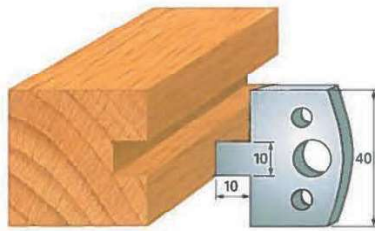

Art. SA0087 - (SA1087)

Art. SA0088 - (SA1088)

Art. SA0089 - (SA1089)

**STANDARD PROFILE KNIVES IN "SP" STEEL - height 40x4 mm  
(RELATING LIMITERS)**

**Example:  
Knife SA0..  
Limiter (SA1..)**

Art. SA0090 - (SA1090)