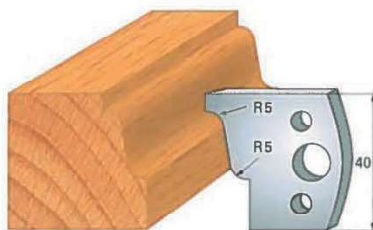

**STANDARD PROFILE KNIVES IN "SP" STEEL - height 40x4 mm  
(RELATING LIMITERS)**

**Example:  
Knife SA0..  
Limiter (SA1..)**

**STANDARD PROFILE KNIVES IN "SP" STEEL - height 40x4 mm  
(RELATING LIMITERS)**

**Example:  
Knife SA0..  
Limiter (SA1..)**

Art. SA0018 - (SA1018)

Art. SA0019 - (SA1019)

Art. SA0020 - (SA1020)

Art. SA0021 - (SA1021)

Art. SA0022 - (SA1022)

Art. SA0023 - (SA1023)

Art. SA0024 - (SA1024)

Art. SA0025 - (SA1025)

SA0026 - (SA1026)

Art. SA0027 - (SA1027)

Art. SA0028 - (SA1028)

Art. SA0029 - (SA1029)

Art. SA0030 - (SA1030)

Art. SA0031 - (SA1031)

Art. SA0032 - (SA1032)

Art. SA0033 - (SA1033)

Art. SA0034 - (SA1034)

Art. SA0035 - (SA1035)

**STANDARD PROFILE KNIVES IN "SP" STEEL - height 40x4 mm  
(RELATING LIMITERS)**

**Example:  
Knife SA0..  
Limiter (SA1..)**

Art. SA0036 - (SA1036)