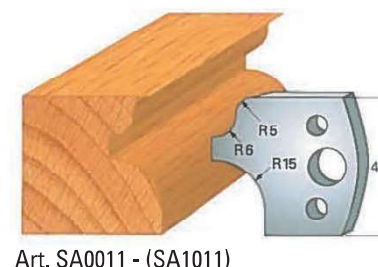

**STANDARD PROFILE KNIVES IN "SP" STEEL - height 40x4 mm  
(RELATING LIMITERS)**

**Example:  
Knife SA0..  
Limiter (SA1..)**

**STANDARD PROFILE KNIVES IN "SP" STEEL - height 40x4 mm  
(RELATING LIMITERS)**

**Example:  
Knife SA0..  
Limiter (SA1..)**

Art. SA0018 - (SA1018)

Art. SA0019 - (SA1019)

Art. SA0020 - (SA1020)

Art. SA0021 - (SA1021)

Art. SA0022 - (SA1022)

Art. SA0023 - (SA1023)

Art. SA0024 - (SA1024)