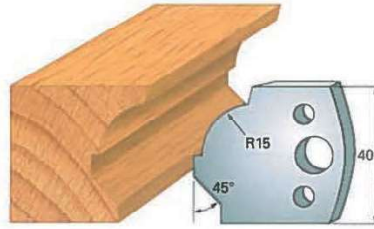

Art. SA0033 - (SA1033)

Art. SA0034 - (SA1034)

Art. SA0035 - (SA1035)

**STANDARD PROFILE KNIVES IN "SP" STEEL - height 40x4 mm  
(RELATING LIMITERS)**

**Example:  
Knife SA0..  
Limiter (SA1..)**

Art. SA0036 - (SA1036)