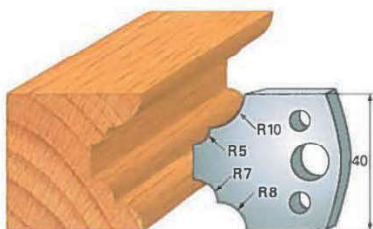

**STANDARD PROFILE KNIVES IN "SP" STEEL - height 40x4 mm  
(RELATING LIMITERS)**

**Example:  
Knife SA0..  
Limiter (SA1..)**

**STANDARD PROFILE KNIVES IN "SP" STEEL - height 40x4 mm  
(RELATING LIMITERS)**

**Example:  
Knife SA0..  
Limiter (SA1..)**

Art. SA0018 - (SA1018)

Art. SA0019 - (SA1019)

Art. SA0020 - (SA1020)

Art. SA0021 - (SA1021)

Art. SA0022 - (SA1022)

Art. SA0023 - (SA1023)

Art. SA0024 - (SA1024)