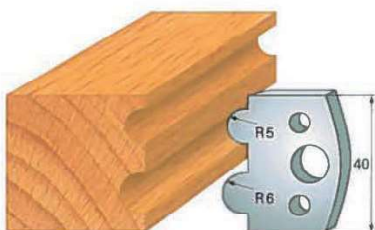

**STANDARD PROFILE KNIVES IN "SP" STEEL - height 40x4 mm  
(RELATING LIMITERS)**

**Example:  
Knife SA0..  
Limiter (SA1..)**

**STANDARD PROFILE KNIVES IN "SP" STEEL - height 40x4 mm  
(RELATING LIMITERS)**

**Example:  
Knife SA0..  
Limiter (SA1..)**

Art. SA0018 - (SA1018)

Art. SA0019 - (SA1019)

Art. SA0020 - (SA1020)

Art. SA0021 - (SA1021)

Art. SA0022 - (SA1022)

Art. SA0023 - (SA1023)

Art. SA0024 - (SA1024)

Art. SA0025 - (SA1025)

SA0026 - (SA1026)

Art. SA0027 - (SA1027)

Art. SA0028 - (SA1028)

Art. SA0029 - (SA1029)

Art. SA0030 - (SA1030)

Art. SA0031 - (SA1031)

Art. SA0032 - (SA1032)

Art. SA0033 - (SA1033)

Art. SA0034 - (SA1034)

Art. SA0035 - (SA1035)

**STANDARD PROFILE KNIVES IN "SP" STEEL - height 40x4 mm  
(RELATING LIMITERS)**

**Example:  
Knife SA0..  
Limiter (SA1..)**

Art. SA0036 - (SA1036)