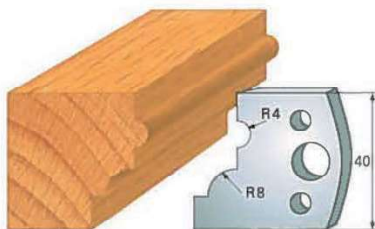

**STANDARD PROFILE KNIVES IN "SP" STEEL - height 40x4 mm  
(RELATING LIMITERS)**

**Example:  
Knife SA0..  
Limiter (SA1..)**

**STANDARD PROFILE KNIVES IN "SP" STEEL - height 40x4 mm  
(RELATING LIMITERS)**

**Example:  
Knife SA0..  
Limiter (SA1..)**

Art. SA0018 - (SA1018)

Art. SA0019 - (SA1019)

Art. SA0020 - (SA1020)

Art. SA0021 - (SA1021)

Art. SA0022 - (SA1022)

Art. SA0023 - (SA1023)

Art. SA0024 - (SA1024)