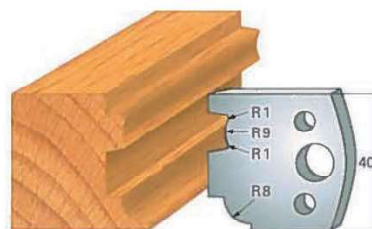

Art. SA0023 - (SA1023)

SA0026 - (SA1026)