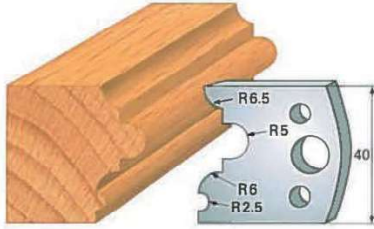

Art. SA0033 - (SA1033)

Art. SA0034 - (SA1034)

Art. SA0035 - (SA1035)

**STANDARD PROFILE KNIVES IN "SP" STEEL - height 40x4 mm  
(RELATING LIMITERS)**

**Example:  
Knife SA0..  
Limiter (SA1..)**

Art. SA0036 - (SA1036)