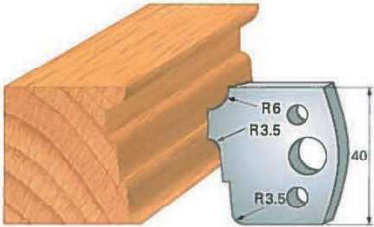

Art. SA0036 - (SA1036)

Art. SA0039 - (SA1039)