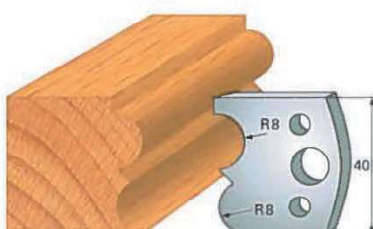

Art. SA0025 - (SA1025)

Art. SA0028 - (SA1028)