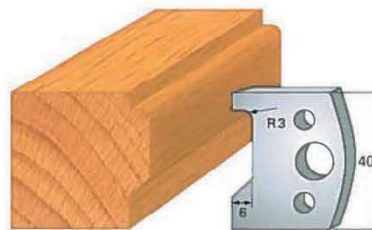

**STANDARD PROFILE KNIVES IN "SP" STEEL - height 40x4 mm  
(RELATING LIMITERS)**

**Example:  
Knife SA0..  
Limiter (SA1..)**

**STANDARD PROFILE KNIVES IN "SP" STEEL - height 40x4 mm  
(RELATING LIMITERS)**

**Example:  
Knife SA0..  
Limiter (SA1..)**

Art. SA0018 - (SA1018)

Art. SA0019 - (SA1019)

Art. SA0020 - (SA1020)

Art. SA0021 - (SA1021)

Art. SA0022 - (SA1022)

Art. SA0023 - (SA1023)

Art. SA0024 - (SA1024)

Art. SA0025 - (SA1025)

SA0026 - (SA1026)

Art. SA0027 - (SA1027)

Art. SA0028 - (SA1028)

Art. SA0029 - (SA1029)

Art. SA0030 - (SA1030)

Art. SA0031 - (SA1031)

Art. SA0032 - (SA1032)

Art. SA0033 - (SA1033)

Art. SA0034 - (SA1034)

Art. SA0035 - (SA1035)

**STANDARD PROFILE KNIVES IN "SP" STEEL - height 40x4 mm  
(RELATING LIMITERS)**

**Example:  
Knife SA0..  
Limiter (SA1..)**

Art. SA0036 - (SA1036)