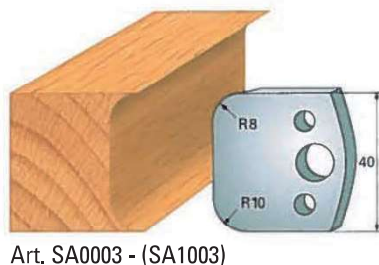

**STANDARD PROFILE KNIVES IN "SP" STEEL - height 40x4 mm  
(RELATING LIMITERS)**

**Example:  
Knife SA0..  
Limiter (SA1..)**

**STANDARD PROFILE KNIVES IN "SP" STEEL - height 40x4 mm  
(RELATING LIMITERS)**

**Example:  
Knife SA0..  
Limiter (SA1..)**

Art. SA0018 - (SA1018)

Art. SA0019 - (SA1019)

Art. SA0020 - (SA1020)

Art. SA0021 - (SA1021)

Art. SA0022 - (SA1022)

Art. SA0023 - (SA1023)

Art. SA0024 - (SA1024)