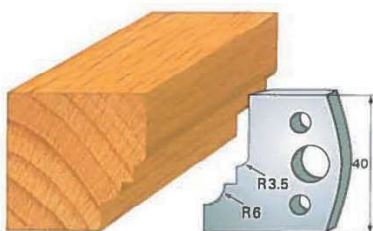

**STANDARD PROFILE KNIVES IN "SP" STEEL - height 40x4 mm  
(RELATING LIMITERS)**

**Example:  
Knife SA0..  
Limiter (SA1..)**

**STANDARD PROFILE KNIVES IN "SP" STEEL - height 40x4 mm  
(RELATING LIMITERS)**

**Example:  
Knife SA0..  
Limiter (SA1..)**

Art. SA0018 - (SA1018)

Art. SA0019 - (SA1019)

Art. SA0020 - (SA1020)

Art. SA0021 - (SA1021)

Art. SA0022 - (SA1022)

Art. SA0023 - (SA1023)

Art. SA0024 - (SA1024)