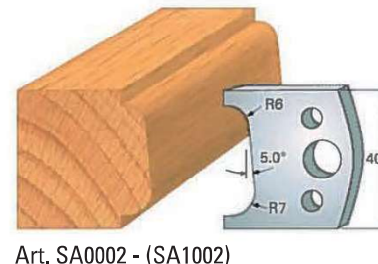

**STANDARD PROFILE KNIVES IN "SP" STEEL - height 40x4 mm  
(RELATING LIMITERS)**

**Example:  
Knife SA0..  
Limiter (SA1..)**

**STANDARD PROFILE KNIVES IN "SP" STEEL - height 40x4 mm  
(RELATING LIMITERS)**

**Example:  
Knife SA0..  
Limiter (SA1..)**

Art. SA0018 - (SA1018)

Art. SA0019 - (SA1019)

Art. SA0020 - (SA1020)

Art. SA0021 - (SA1021)

Art. SA0022 - (SA1022)

Art. SA0023 - (SA1023)

Art. SA0024 - (SA1024)