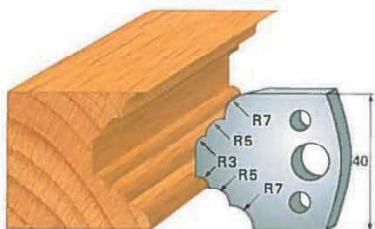

**STANDARD PROFILE KNIVES IN "SP" STEEL - height 40x4 mm  
(RELATING LIMITERS)**

**Example:  
Knife SA0..  
Limiter (SA1..)**

**STANDARD PROFILE KNIVES IN "SP" STEEL - height 40x4 mm  
(RELATING LIMITERS)**

**Example:  
Knife SA0..  
Limiter (SA1..)**

Art. SA0018 - (SA1018)

Art. SA0019 - (SA1019)

Art. SA0020 - (SA1020)

Art. SA0021 - (SA1021)

Art. SA0022 - (SA1022)

Art. SA0023 - (SA1023)

Art. SA0024 - (SA1024)