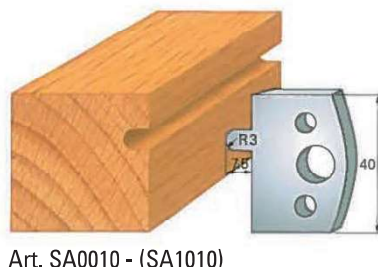

**STANDARD PROFILE KNIVES IN "SP" STEEL - height 40x4 mm  
(RELATING LIMITERS)**

**Example:  
Knife SA0..  
Limiter (SA1..)**

**STANDARD PROFILE KNIVES IN "SP" STEEL - height 40x4 mm  
(RELATING LIMITERS)**

**Example:  
Knife SA0..  
Limiter (SA1..)**

Art. SA0018 - (SA1018)

Art. SA0019 - (SA1019)

Art. SA0020 - (SA1020)

Art. SA0021 - (SA1021)

Art. SA0022 - (SA1022)

Art. SA0023 - (SA1023)

Art. SA0024 - (SA1024)